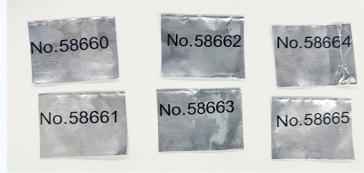

Detachable module, capable of flexible printing on uneven objects

Ink cartridge protective cover

Remove the protective cover

Placed at the cartridge prevent the cartridge nozzles from drying out from the air

Product size

Battery Parameters	7.4V/2000mAh
Display Screen	3.5 inch colorfu capacitive touch screen
Machine Specifications	110*87*43mm 240g
Communication Interface	USB2.0
Power Interface	Type-C
Supported Languages	SimplifiedChinese/TraditionalChinese/English/ Japanese/Korean/French/Italian/Portuguese/ Spanish/Dutch/German/Russian/Turkish/Arabic/ Vietnamese/Thai/Mongolian/Malaysian/ Indonesian etc...,over 20 languages with more to come
Nozzle Type	0.5 inch Tij ink cartridge
Print Height	Minimum 2mm/Maximum 12.7mm Adjustable
Printing Accuracy	300DPI / 400DPI / 600DPI Adiustable
Printing Material	Plate/Carton/Pipe/Cable/Metal/Plastic etc..
Print Content	Text/Date/Picture/Barcode/GS1code/QRcode/Counter/ Table/Variable Dynamic Database etc..
Graphic Code. Type	QRCODE/PDF417/DATAMATRIX/UPCA/UPCE/ EAN13/EAN8/INT25/CODE39/CODE128/EAN128 etc...

Sample effect

A4 Paper - Multilingual

Aluminum Foil - Serial Number

Plastic - Barcode

Corrugated Paper - Icon

Glass Bottle - QR Code

Film - Date and Time

Packaging List