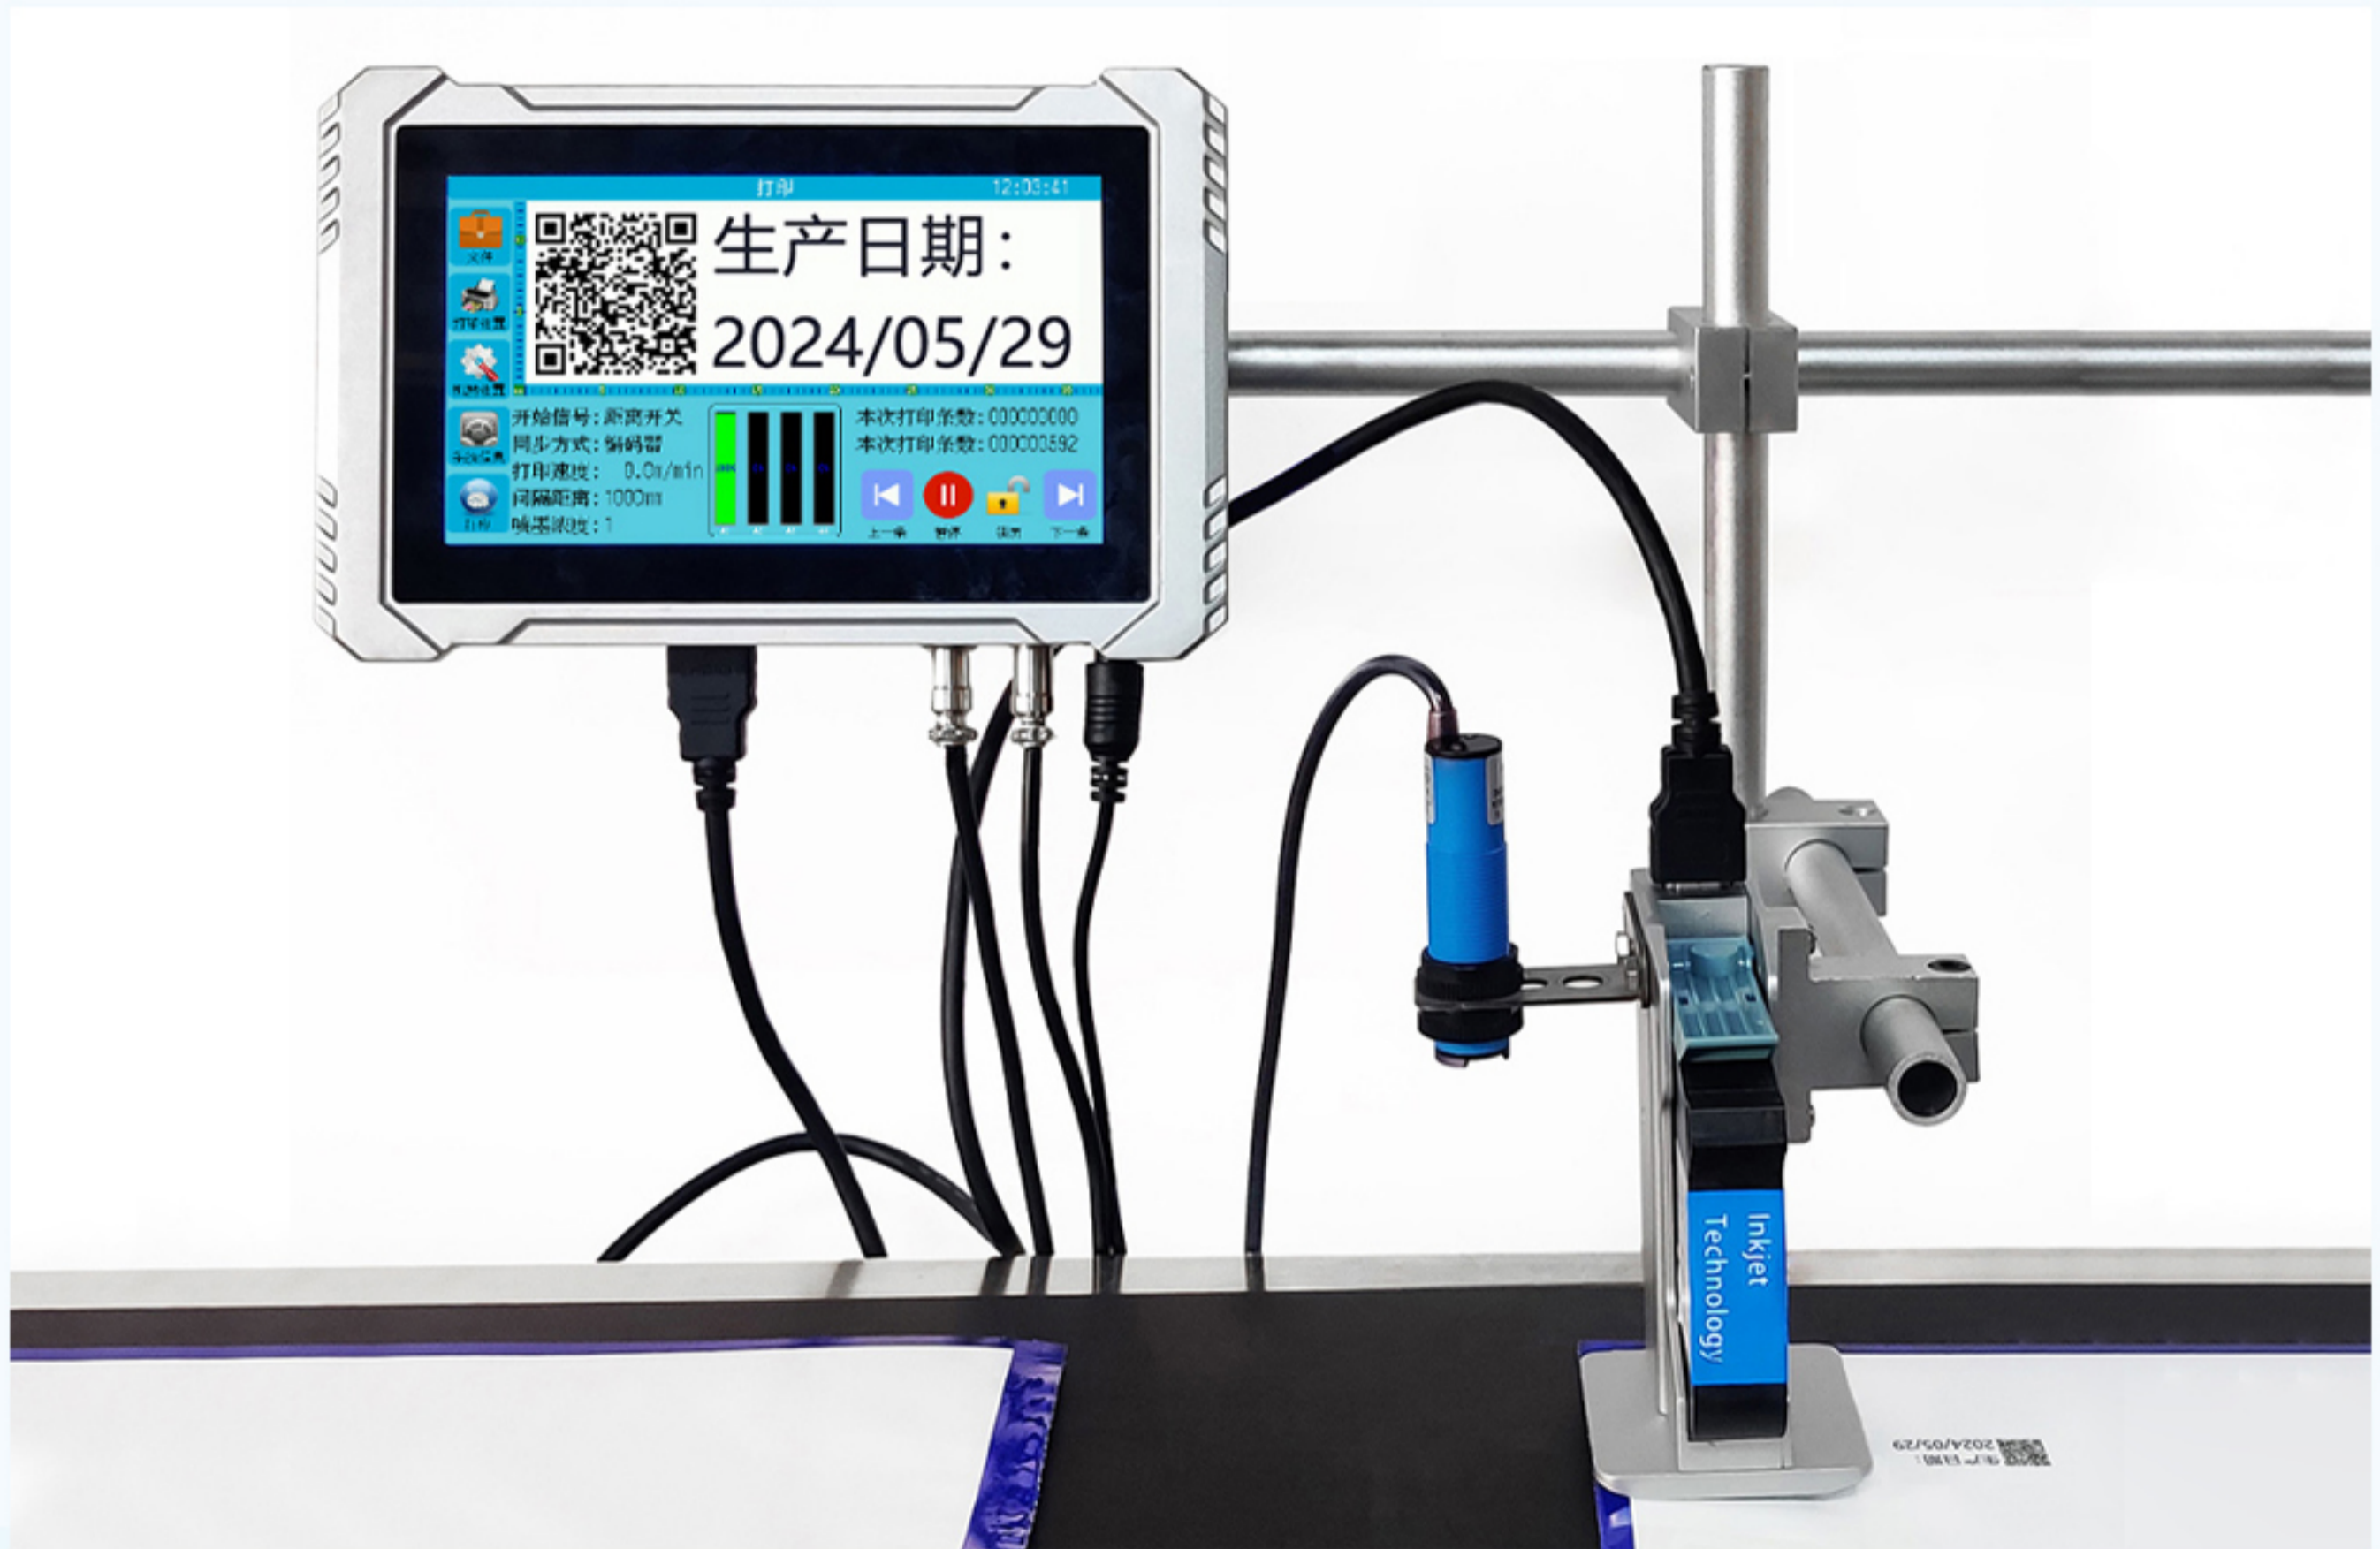

Fully Automatic Online Inkjet Printer

产品综述

Intuitive UI Interface

Clear and concise icons allow users to easily navigate and operate the product without confusion.

Brand New System

A more powerful CPU processor with highly integrated performance supports USB and Bluetooth file uploads to enhance efficiency.

Sensitive Photoelectric

Provides accurate and consistent printing through precise detection.

Adjustable Stand

The adjustable stand accommodates different product sizes and allows for printing position adjustments.

Product Features

High-Definition Touchscreen

7 Inches / Capacitive Touchscreen / Brand New UI Interface

Supports Multiple Languages

Supports variable data import with one-click switching between 28 languages

Product size

Product Specifications

Print distance	2-5mm is the best print distance
Body size	215mm*35mm*140mm
Body material	aluminum alloy
Print height	2-12.7mm or 2-25.4mm (Higher print height can be customized)
Language	Supports 28 languages, including Chinese, English, Arabic,Turkish, etc.
Print content	Can print date, text, batch number, QR code, logo, etc.
Ink type	Solvent/42ml
Ink color	Black, White, Red, blue, Yellow, Green, Invisible
External interface	Power interface, encoder interface, sensor interface, USB interface,HDMI interface
Print material	Plate, carton,stone, pipe, cable, metal, plastic, glass, electronic,devices, etc.
Print speed	0-110 Meters/minute
Power adapter	60W 12V