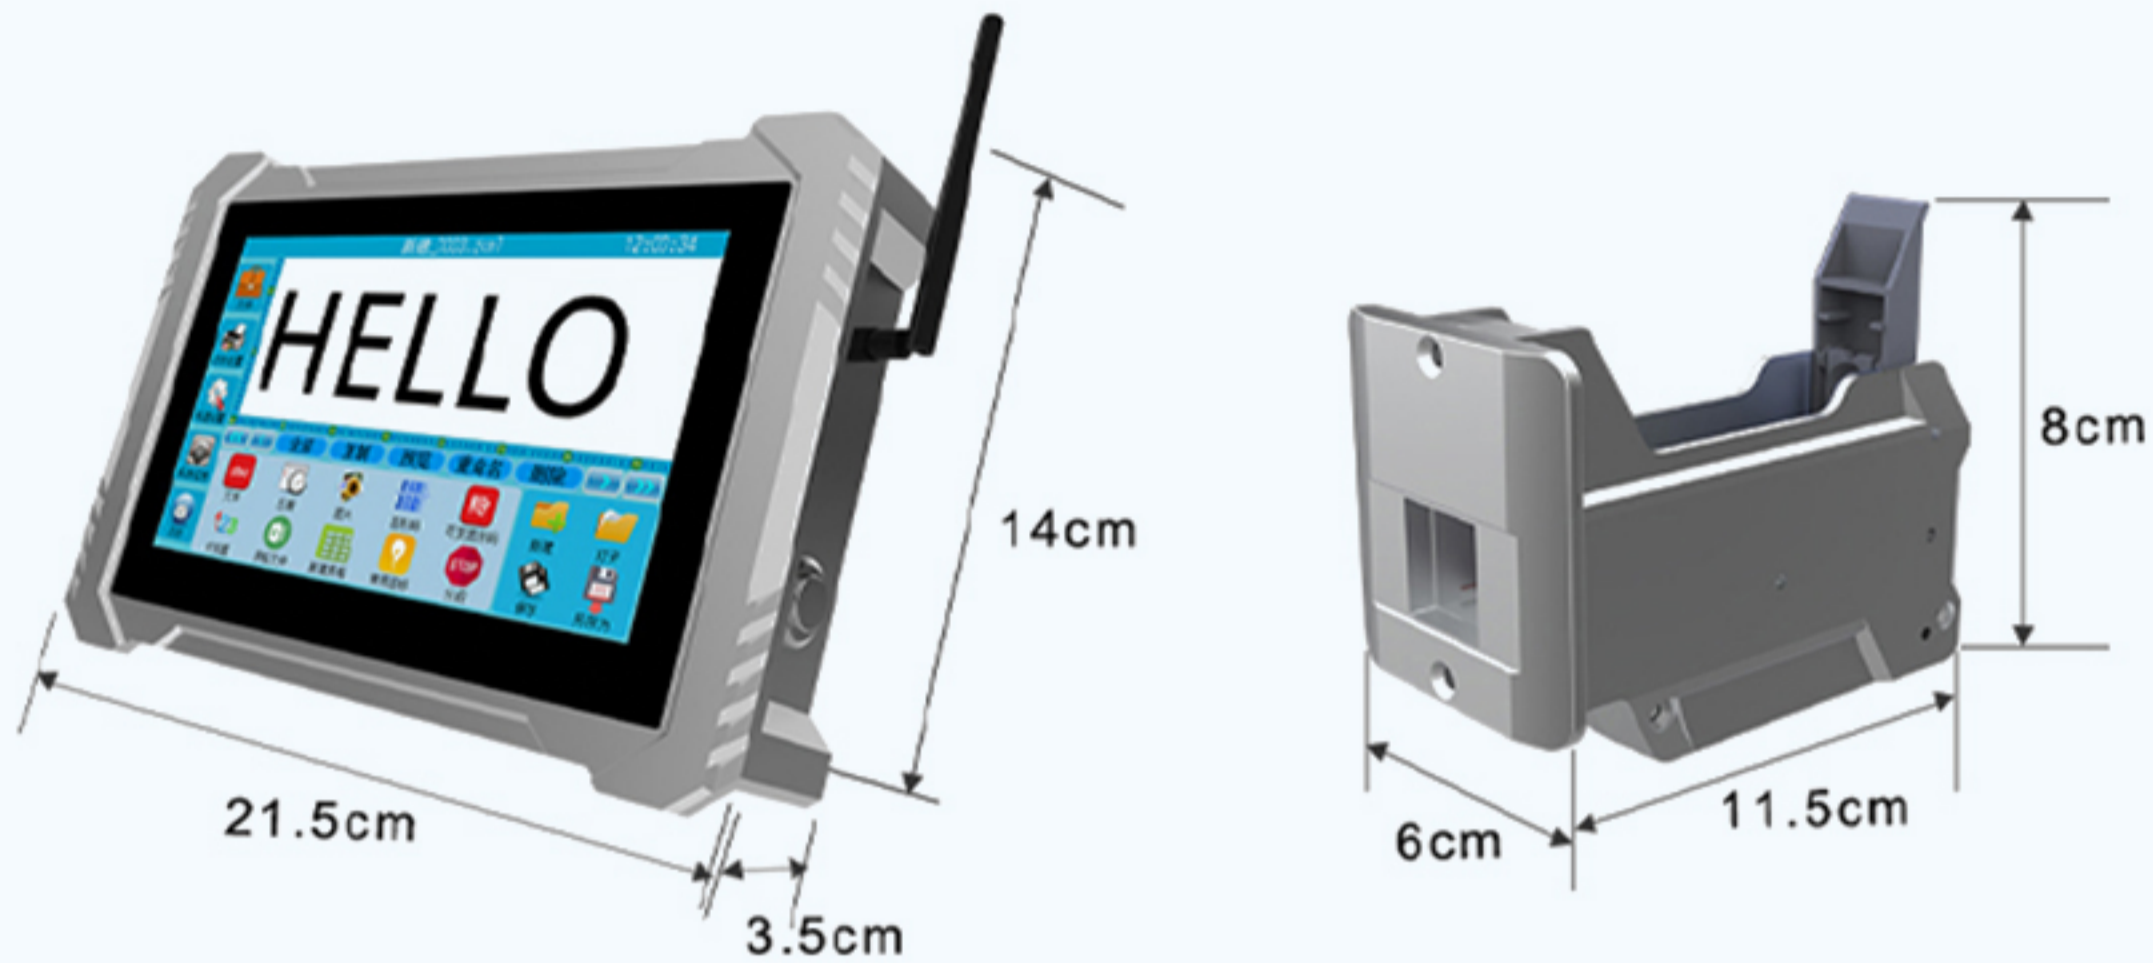

Product size

Product Specifications

Print distance	2-5mm is the best print distance
Body size	215mm*35mm*140mm
Body material	aluminum alloy
Print height	2-12.7mm or 2-25.4mm (Higher print height can be customized)
Language	Supports 28 languages, including Chinese, English, Arabic,Turkish, etc.
Print content	Can print date, text, batch number, QR code, logo, etc.
Ink type	Solvent/42ml
Ink color	Black, White, Red, blue, Yellow, Green, Invisible
External interface	Power interface, encoder interface, sensor interface, USB interface,HDMI interface
Print material	Plate, carton,stone, pipe, cable, metal, plastic, glass, electronic,devices, etc.
Print speed	0-110 Meters/minute
Power adapter	60W 12V